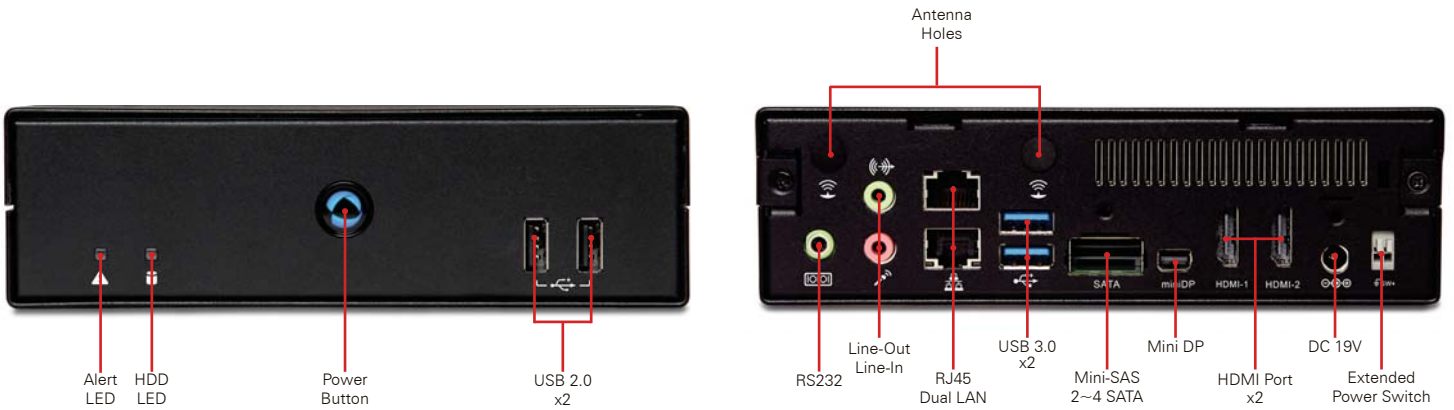

## Based on Intel® XEON Fast, Flexible and Secure **DE7400-XE**

AOPEN once more shows it's know how by squeezing even more power into the renowned Digital Engine Chassis. The DE7400-XE houses an Intel XEON CPU could apply to the workstation which using AOPEN Engine Cloud to integrate different devices in server room, especially for the person who need more than one screen to work. High-end signage, analytics, virtualization, SQL server or a combination of either is no problem for this Skylake based system.

### Features:

- + Applies to workstation and SMB server applications
- + High-performance CPU (Intel E3-1505M)
- + Dual LAN
- + Mini-SAS connector to connect 4 SATA devices
- + Supports 2 UHD and 1 static UHD contents playback
- + System back up technology to prevent system crash
- + E-mail alarm will remind user to replace the defective storage device to keep the system healthy

# DE7400-XE

Model Name		DE7400-XE
Housing Material		SECC
Chassis Color		Black
Dimension	W x H x D (mm)	166 x 48 x 157 mm
	W x H x D (inch)	6.54 x 1.89 x 6.18 inch
Volume (liters)		1.25 L
CPU	Type	Intel® XEON E3-1505M
Graphic		Intel HD Graphics P530 series (GT2)
LAN		Intel GbE LAN Controller Dual Lan Ports
Memory	Channels	Dual Channel
	Type	ECC DDR4
	Max Memory	4G x 2
Expansion	M.2	x 1 (2242) x 1 (2230)
	Mini-Card (HL)	x 1
Storage	2.5". SATA	500G
	External SATA	x 4