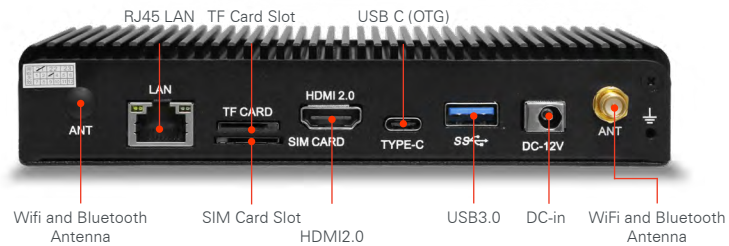

## Android or Ubuntu OS small media player **MEP530**

The MEP530 is a small, ruggedized media player that supports Android and Ubuntu OS. With a built-in WiFi and Bluetooth module, the system easily connects on a distance and offers possibilities in digital signage and kiosks. The fanless and ventless design ensure a dustproof system, which can be easily built-in a kiosk.

Due to the HDMI2.0 port, the MEP530 plays 4K (UHD) @60Hz to make the digital content pop-out of the screen!

The MEP530 features:

- + Supports Android 10 and Ubuntu 18.04 LTS
- + Fanless design
- + Built-in WiFi 802.11ac and Bluetooth 4.0 Module
- + APAR (AC Power Auto Recovery)

Model name		MEP530
Summary		Small Android or Lubuntu player
Dimension	W x H x D (mm)	160 x 26 x 94 mm
	W x H x D (inch)	6.30 x 0.98 x 3.70 inch
Volume		0.38L
Weight		0.5 kgs / 1.10 lbs
CPU		Rockchip Quad Core Cortex-A53 1.8 GHz and Dual Core Cortex-A72 1.8 GHz
Memory	Type	LPDDR4
	Data rate	3200 Mbps
	Max Memory	2GB
Graphics	Chip	ARM Mali-T860
Expansion Slot		TF Card x 1 SIM Card x 1
Audio	Type	Realtek ALC662
	Channel	Stereo
LAN		Gigabit 10 / 100 / 1000 Mbps
Storage		eMMC 16GB
TPM		-
Network		WiFi 802.11ac Bluetooth 4.1 BLE

Front Panel IO	USB 2.0 Port	x 2	
	USB 3.0 Port	-	
	Others	COM Port x 2 (RS485 x 1, RS232 x 1), Audio-Out x 1, Recovery Button x 1, Power Button x 1, Power LED x 1	
Rear Panel IO	DC Jack	x 1 (12V)	
	HDMI Port	x 1 (HDMI2.0)	
	USB 2.0 Port	-	
	USB 3.0 Port	x 1	
	eSATA Port	-	
	RJ45 LAN Jack	x 1	
	Display Port	-	
	Audio Set	Line-Out	-
		Mic-in	-
	Antenna Holes	x 2 (WiFi and Bluetooth)	
	Kensington Lock Hole	-	
	COM Port	-	
	Others	TF Card Slot x 1, SIM Card Slot x 1, USB C (OTG) x 1	
CPU Thermal Module		AOPEN Fanless Module	
WatchDog Timer		-	
Adapter		12W / 2A Adapter	
Input Voltage		12 ~ 19V	
Warranty		2 Years	
Environment			
MTBF		50,000 hrs	
Operating Temperature		0 ~ 50°C (32 ~ 122°F)	
Storage Temperature		0 ~ 60°C (32 ~ 140°F)	
Relative Humidity		95% RH (50° non-condensing)	