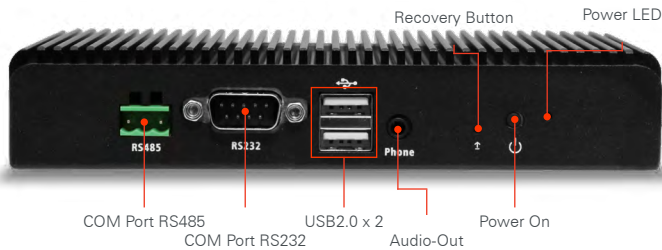

## Android or Ubuntu OS small media player **MEP530**

The MEP530 is a small, ruggedized media player that supports Android and Ubuntu OS. With a built-in WiFi and Bluetooth module, the system easily connects on a distance and offers possibilities in digital signage and kiosks. The fanless and ventless design ensure a dustproof system, which can be easily built-in a kiosk.

Due to the HDMI2.0 port, the MEP530 plays 4K (UHD) @60Hz to make the digital content pop-out of the screen!

The MEP530 features:

- + Supports Android 10 and Ubuntu 18.04 LTS
- + Fanless design
- + Built-in WiFi 802.11ac and Bluetooth 4.0 Module
- + APAR (AC Power Auto Recovery)

Model name		MEP530
Summary		Small Android or Lubuntu player
Dimension	W x H x D (mm)	160 x 26 x 94 mm
	W x H x D (inch)	6.30 x 0.98 x 3.70 inch
Volume		0.38L
Weight		0.5 kgs / 1.10 lbs
CPU		Rockchip Quad Core Cortex-A53 1.8 GHz and Dual Core Cortex-A72 1.8 GHz
Memory	Type	LPDDR4
	Data rate	3200 Mbps
	Max Memory	2GB
Graphics	Chip	ARM Mali-T860
Expansion Slot		TF Card x 1 SIM Card x 1
Audio	Type	Realtek ALC662
	Channel	Stereo
LAN		Gigabit 10 / 100 / 1000 Mbps
Storage		eMMC 16GB
TPM		-
Network		WiFi 802.11ac Bluetooth 4.1 BLE

Front Panel IO	USB 2.0 Port	x 2	
	USB 3.0 Port	-	
	Others	COM Port x 2 (RS485 x 1, RS232 x 1), Audio-Out x 1, Recovery Button x 1, Power Button x 1, Power LED x 1	
Rear Panel IO	DC Jack	x 1 (12V)	
	HDMI Port	x 1 (HDMI2.0)	
	USB 2.0 Port	-	
	USB 3.0 Port	x 1	
	eSATA Port	-	
	RJ45 LAN Jack	x 1	
	Display Port	-	
	Audio Set	Line-Out	-
		Mic-in	-
	Antenna Holes	x 2 (WiFi and Bluetooth)	
	Kensington Lock Hole	-	
	COM Port	-	
	Others	TF Card Slot x 1, SIM Card Slot x 1, USB C (OTG) x 1	
CPU Thermal Module		AOPEN Fanless Module	
WatchDog Timer		-	
Adapter		12W / 2A Adapter	
Input Voltage		12 ~ 19V	
Warranty		2 Years	
Environment			
MTBF		50,000 hrs	
Operating Temperature		0 ~ 50°C (32 ~ 122°F)	
Storage Temperature		0 ~ 60°C (32 ~ 140°F)	
Relative Humidity		95% RH (50° non-condensing)	