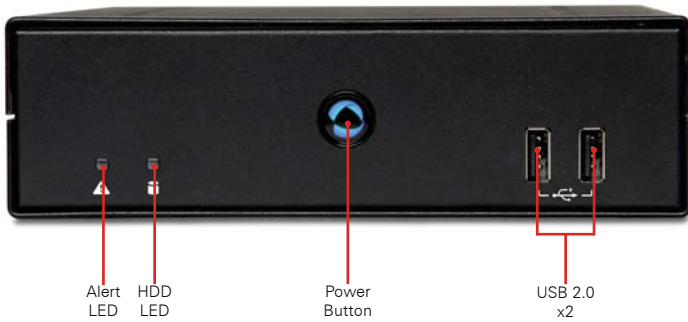

## DE7400

The DE7400 is an innovative x86 based powerhouse with new levels of graphics, speed and possibilities. The small size of the DE7400 combined with the Skylake based interior makes it one of the most powerful and flexible systems available to date. It supports Ultra HD 4K2K content playback on the 60Hz display and is suitable for Surveillance Control Room, Luxury Retail Store or any other scenarios.

**Features:**

- + Intel Skylake with significant power reduction
- + Supports 4K2K 60Hz
- + Dual LAN
- + Supports 2 UHD and 1 static UHD contents playback
- + System back up technology to prevent system crash
- + E-mail alarm will remind user to replace the defective storage device to keep the system healthy

# DE7400

Model Name		DE7400
Housing Material		SECC
Chassis Color		Black
Dimension	W x H x D (mm)	166 x 48 x 157 mm
	W x H x D (inch)	6.54 x 1.89 x 6.18 inch
Volume (liters)		1.25 L
CPU	Type	Supports Intel® Skylake-H mobile i3-6100H / i5-6440HQ / i7-6700HQ
Graphic		Intel HD Graphics P530 series (GT2)
LAN		Intel GbE LAN Controller Dual Lan Ports
Memory	Channels	Dual Channel
	Type	DDR4 SO-DIMM 2133 x 2
	Max Memory	32GB
Expansion	M.2	x 1 (2242) x 1 (2230)
	Mini-Card (HL)	x 1
Storage	2.5" SATA	x 1
	External SATA	x 2