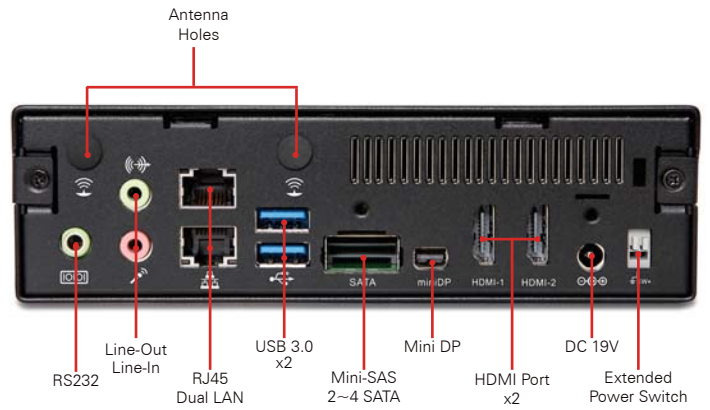

## DE7400

The DE7400 is an innovative x86 based powerhouse with new levels of graphics, speed and possibilities. The small size of the DE7400 combined with the Skylake based interior makes it one of the most powerful and flexible systems available to date. It supports Ultra HD 4K2K content playback on the 60Hz display and is suitable for Surveillance Control Room, Luxury Retail Store or any other scenarios.

# DE7400

Model Name		DE7400
Housing Material		SECC
Chassis Color		Black
Dimension	W x H x D (mm)	166 x 48 x 157 mm
	W x H x D (inch)	6.54 x 1.89 x 6.18 inch
Volume (liters)		1.25 L
CPU	Type	Supports Intel® Skylake-H mobile i3-6100H / i5-6440HQ / i7-6700HQ
Graphic		Intel HD Graphics P530 series (GT2)
LAN		Intel GbE LAN Controller Dual Lan Ports
Memory	Channels	Dual Channel
	Type	DDR4 SO-DIMM 2133 x 2
	Max Memory	32GB
Expansion	M.2	x 1 (2242) x 1 (2230)
	Mini-Card (HL)	x 1
Storage	2.5" SATA	x 1
	External SATA	x 2

Rear IO	RS232	x 1
	Line in	x 1
	Line out	x 1
	RJ45 LAN	x 2
	USB 3.0	x 2
	Mini-SAS	x 1
	Mini DP	x 1
	HDMI Port	x 2
	DC 19V/12V	x 1
	Extended Power Switch	x 1
Antenna Holes		x 2
Front IO	USB 2.0	x 2
Watchdog Timer		1 sec ~ 255 sec
Environment		
MTBF		50,000hrs
Operating Temperature		0°C ~50°C (32°F ~ 122°F)
Storage Temperature		-30°C~ 60°C (-22°F~ 140°F)
Relative Humidity		90% RH
Operating Vibration		2 Gms,Random,5~500Hz,X,Y,Z 3 Axes,0.5hr/Axis