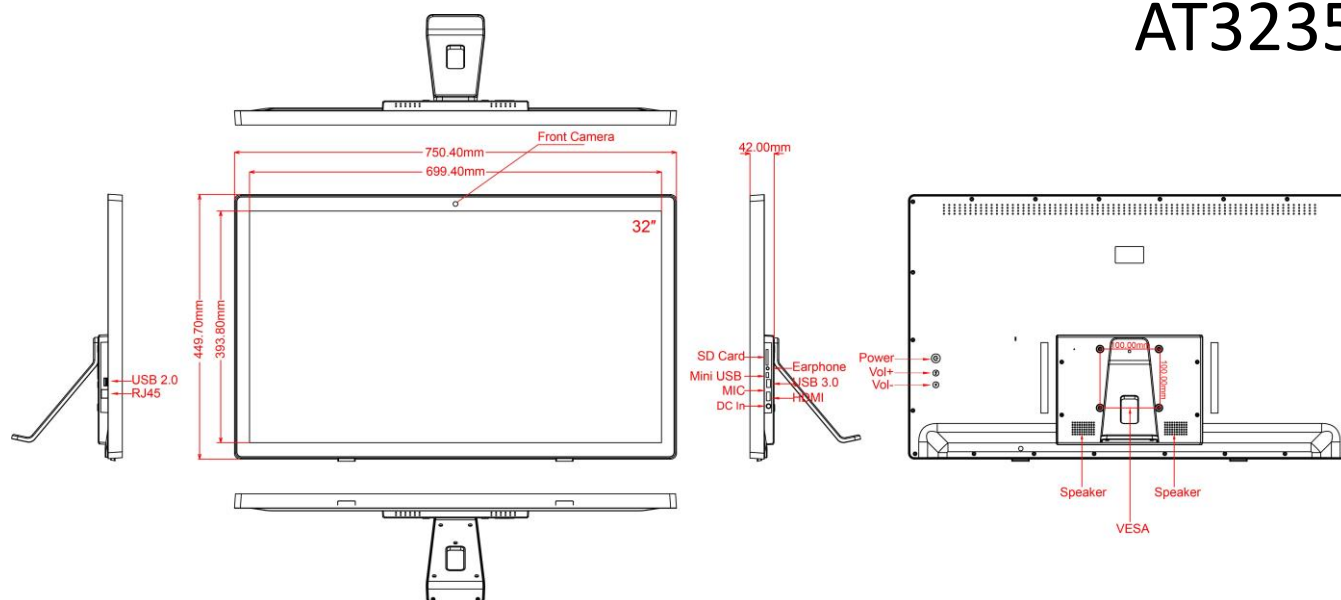

## Features:

- RK3568 Quad core cortex A55
- Android 11 operating system
- 32" touch LCD panel
- FHD (1920x1080) resolution
- 10-point capacitive touch
- Built-in 5.0MP camera
- Front panel IP65 waterproof design
- Support VESA mount and table stand
- Support vertical and horizontal use

# AT32356

Model name		AT32356
System	CPU	RK3568 Quad core cortex A55
	RAM	2GB, optional 4GB
	Internal memory	16GB, optional 32GB/64GB
	Operation System	Android 11
	Touch	10-point capacitive touch
Display	Panel	32" LCD HD panel
	Resolution	1920*1080
	Viewing angle	85/85(H), /85/85(V)
	Display mode	Normally black
	Contrast ratio	3000
	Luminance	250cdm2
	Aspect Ratio	16:9
	Network	WiFi
Ethernet		100M/1000M Ethernet
Bluetooth		Bluetooth 4.2
Interface	Card slot	SD, support up to 64GB
	Mini USB	USB OTG
	USB	USB host 3.0
	USB	USB host 2.0
	Power Jack	DC power input
	RJ45	Ethernet interface
	HDMI	HDMI output
	Earphone	3.5mm earphone